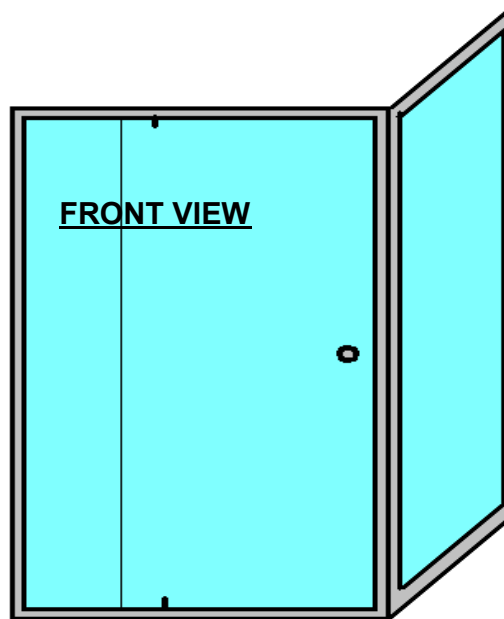

(T) 011 892 5050
 (F) 011 892 5052
 (E) showers@showerbizz.co.za

Drawing 3

Customer: _____
 Address: _____

Contact No: C) _____
 Alt) _____

E-Mail: _____
 Fax: _____

Type Shower: _____

Finestra Telescopic Pivot & 90degree return panel

A+D: Inside of Plinth	A) _____	D) _____	mm
B+E: Middle of Plinth	B) _____	E) _____	mm
C+F: Outside of Plinth	C) _____	F) _____	mm

Measurements to be taken as indicated by the arrows.

NOTES:

- * Telescopic Pivot Door (For openings more than 780mm)
- * Adjustment sizes + 50mm or - 50mm = 100mm
- * 90degrees full return panel which is connected to the door with a Bull Nose
- * Panel can be maximum 1200mm
- * Standard Height 1860mm
- * Chrome or Satin frame
- * Glass clear 6mm TSG
- * Standard door size from 780mm to 1000mm
- * Custom made size up to 1700mm
- * The door glass/opening remains standard, but the fixed panel width increases correspondingly.