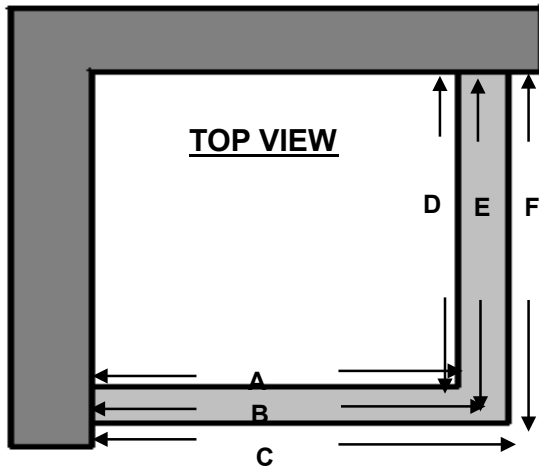

(T) 011 892 5050
 (F) 011 892 5052
 (E) showers@showerbizz.co.za

Drawing 3

Customer: _____
 Address: _____

Contact No: C) _____
 Alt) _____

E-Mail: _____
 Fax: _____

Type Shower: _____

Finestra Telescopic Pivot & 90degree return panel

A+D: Inside of Plinth	A) _____	D) _____	mm
B+E: Middle of Plinth	B) _____	E) _____	mm
C+F: Outside of Plinth	C) _____	F) _____	mm

Measurements to be taken as indicated by the arrows.

NOTES:

- * Telescopic Pivot Door (For openings more than 780mm)
- * Adjustment sizes + 50mm or - 50mm = 100mm
- * 90degrees full return panel which is connected to the door with a Bull Nose
- * Panel can be maximum 1200mm
- * Standard Height 1860mm
- * Chrome or Satin frame
- * Glass clear 6mm TSG
- * Standard door size from 780mm to 1000mm
- * Custom made size up to 1700mm
- * The door glass/opening remains standard, but the fixed panel width increases correspondingly.