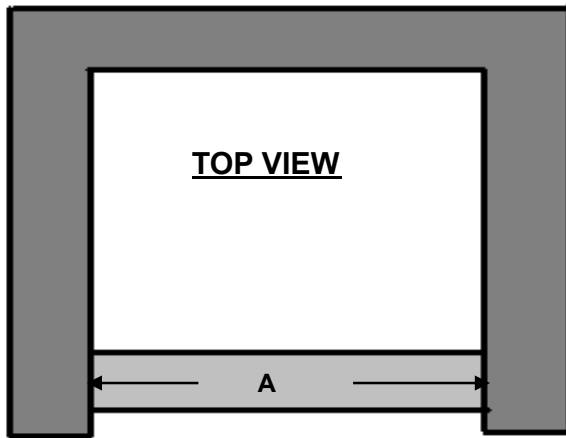

**Customer:** \_\_\_\_\_  
**Address:** \_\_\_\_\_  
 \_\_\_\_\_  
 \_\_\_\_\_

**Contact No:** C) \_\_\_\_\_  
 Alt) \_\_\_\_\_

**E-Mail:** \_\_\_\_\_  
**Fax:** \_\_\_\_\_

**Type Shower:**

**Marlin Frameless Single Door hinged between 2 walls**

A: Middle of Plinth \_\_\_\_\_ mm

B: Top of opening \_\_\_\_\_ mm  
 C: Middle of Opening \_\_\_\_\_ mm  
 D: Bottom of Opening \_\_\_\_\_ mm

Measurements to be taken as indicated by arrows

**NOTES:**

- \* Single door ( For openings less than 750mm )
- \* Custom Made Shower
- \* Chrome plated hinges & doorknob
- \* Glass 8mm clear TSG throughout
- \* Translucent seals
- \* Hinges can carry a door weight of maximum 45kg
- \* Hinges come in 90,135,180 degrees
- \* Maximum height 2200mm