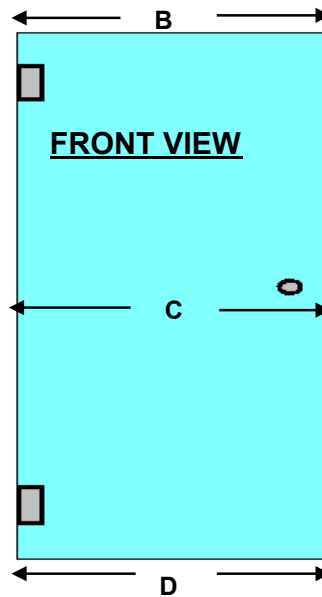

**Customer:** \_\_\_\_\_  
**Address:** \_\_\_\_\_  
 \_\_\_\_\_  
 \_\_\_\_\_

**Contact No:** C) \_\_\_\_\_  
 Alt) \_\_\_\_\_

**E-Mail:** \_\_\_\_\_  
**Fax:** \_\_\_\_\_

**Type Shower:**

**Marlin Frameless Single Door hinged between 2 walls**

A: Middle of Plinth \_\_\_\_\_ mm

B: Top of opening \_\_\_\_\_ mm  
 C: Middle of Opening \_\_\_\_\_ mm  
 D: Bottom of Opening \_\_\_\_\_ mm

Measurements to be taken as indicated by arrows

**NOTES:**

- \* Single door ( For openings less than 750mm )
- \* Custom Made Shower
- \* Chrome plated hinges & doorknob
- \* Glass 8mm clear TSG throughout
- \* Translucent seals
- \* Hinges can carry a door weight of maximum 45kg
- \* Hinges come in 90,135,180 degrees
- \* Maximum height 2200mm