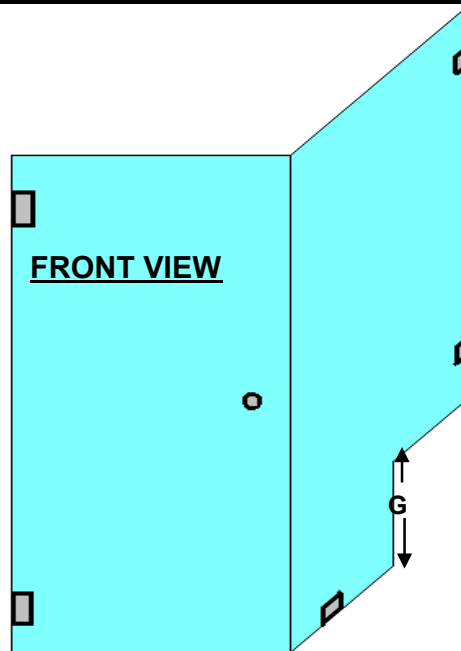

Customer: _____
Address: _____

Contact No: C) _____
 Alt) _____

E-Mail: _____
Fax: _____

Type Shower:

Marlin frameless single door & 90degrees cut out return panel

A: Inside of plinth	x	mm
B: Middle of plinth	x	mm
C: Outside of plinth	x	mm
D: Inside of cut out wall		mm
E: Middle of cut out wall		mm
F: Outside of cut out wall		mm
G: Height from plinth to top of wall		mm
G:		mm

Measurements to be taken as indicated by arrows

NOTES:

- * Single door (for openings less than 750mm)
- * 90degrees cut out return panel
- * Custom made shower
- * Chrome plated hinges, clips & doorknob
- * Glass 8mm clear TSG throughout
- * Magnetic & Translucent seals
- * Hinges carry a door weight of maximum 45kg
- * Hinges come in 90,135,180 degrees
- * Clips come in 90,135,180 degrees
- * Maximum height 2200mm