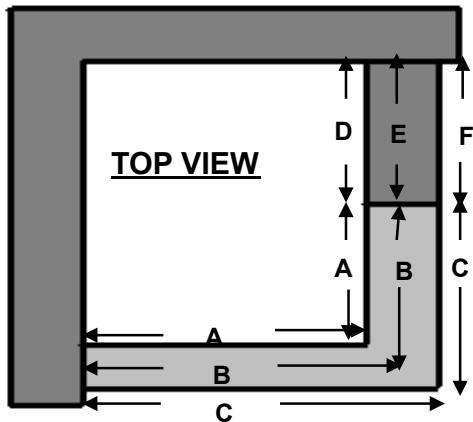

Customer: _____
Address: _____

Contact No: C) _____
 Alt) _____

E-Mail: _____
Fax: _____

Type Shower:

Marlin frameless single door & 90degrees cut out return panel

A: Inside of plinth	x	mm
B: Middle of plinth	x	mm
C: Outside of plinth	x	mm
D: Inside of cut out wall		mm
E: Middle of cut out wall		mm
F: Outside of cut out wall		mm
G: Height from plinth to top of wall		mm
G:		mm

Measurements to be taken as indicated by arrows

NOTES:

- * Single door (for openings less than 750mm)
- * 90degrees cut out return panel
- * Custom made shower
- * Chrome plated hinges, clips & doorknob
- * Glass 8mm clear TSG throughout
- * Magnetic & Translucent seals
- * Hinges carry a door weight of maximum 45kg
- * Hinges come in 90,135,180 degrees
- * Clips come in 90,135,180 degrees
- * Maximum height 2200mm