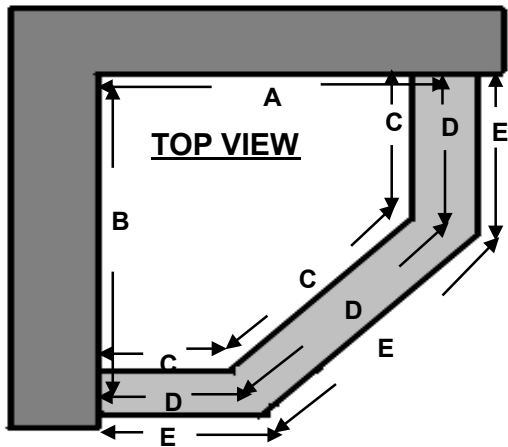

Customer: _____
Address: _____

Contact No: C) _____
Alt) _____

E-Mail: _____
Fax: _____

Type Shower:

Marlin frameless pentagon shape enclosure

A: From corner of wall to middle of plinth	_____	mm
B: From corner of wall to middle of plinth	_____	mm
C: Inside of plinth	x x	mm
D: Middle of plinth	x x	mm
E: Outside of plinth	x x	mm

Measurements to be taken as indicated by arrows

NOTES:

- * Single door (For openings less than 750mm)
- * 135degrees full return panels
- * Custom made shower
- * Chrome plated hinges, clips, doorknob & headerrail
- * Glass 8mm Clear TSG
- * Magnetic & translucent seals
- * Hinges carry a door weight of maximum 45kg
- * Hinges come in 90,135,180 degrees
- * Clips come in 90,135,180 degrees
- * Maximum height 2200mm
- * Headerrail is required as stabilizer