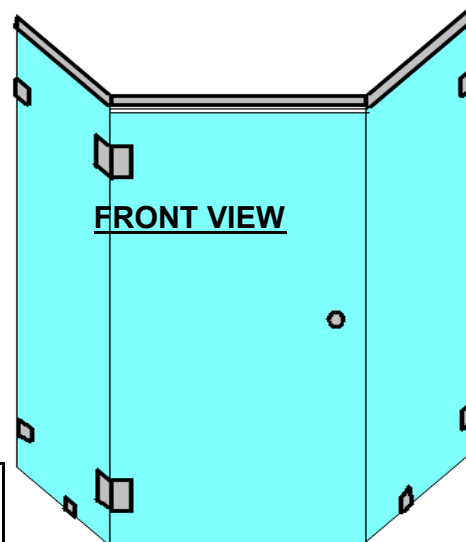

Customer: _____
Address: _____

Contact No: C) _____
Alt) _____

E-Mail: _____
Fax: _____

Type Shower:

Marlin frameless pentagon shape enclosure

A: From corner of wall to middle of plinth	_____	mm
B: From corner of wall to middle of plinth	_____	mm
C: Inside of plinth	x x	mm
D: Middle of plinth	x x	mm
E: Outside of plinth	x x	mm

Measurements to be taken as indicated by arrows

NOTES:

- * Single door (For openings less than 750mm)
- * 135degrees full return panels
- * Custom made shower
- * Chrome plated hinges, clips, doorknob & headerrail
- * Glass 8mm Clear TSG
- * Magnetic & translucent seals
- * Hinges carry a door weight of maximum 45kg
- * Hinges come in 90,135,180 degrees
- * Clips come in 90,135,180 degrees
- * Maximum height 2200mm
- * Headerrail is required as stabilizer