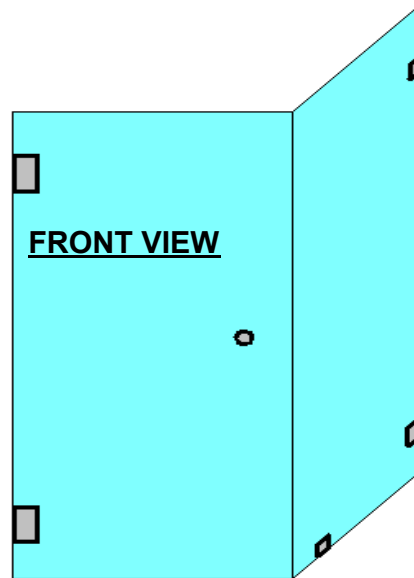

**Customer:** \_\_\_\_\_  
**Address:** \_\_\_\_\_  
\_\_\_\_\_  
\_\_\_\_\_

**Contact No:** C) \_\_\_\_\_  
Alt) \_\_\_\_\_

**E-Mail:** \_\_\_\_\_  
**Fax:** \_\_\_\_\_

**Type Shower:**

**Marlin frameless single door & 90degrees return panel**

A: Inside of Plinth	X	mm
B: Middle of Plinth	X	mm
C: Outside of Plinth	X	mm

**NOTES:**

- \* Single door ( for openings less than 750mm )
- \* 90degrees full return panel
- \* Custom made shower
- \* Chrome hinges, clips & doorknob
- \* Glass 8mm clear TSG throughout
- \* Magnetic & translucent seals
- \* Hinges carry a door weight of maximum 45kg
- \* Hinges come in 90,135,180 degrees
- \* Clips come in 90,135,180 degrees
- \* Maximum height 2200mm
- \* Maximum width of return panel 1200mm

Measurements to be taken as indicated by arrows