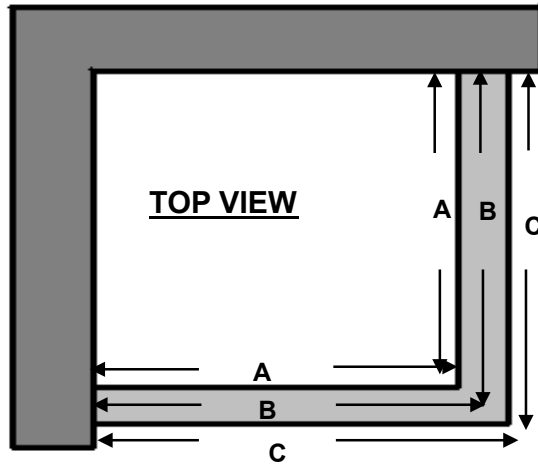

**Customer:** \_\_\_\_\_  
**Address:** \_\_\_\_\_  
\_\_\_\_\_  
\_\_\_\_\_

**Contact No:** C) \_\_\_\_\_  
Alt) \_\_\_\_\_

**E-Mail:** \_\_\_\_\_  
**Fax:** \_\_\_\_\_

**Type Shower:**

**Marlin frameless single door & 90degrees return panel**

A: Inside of Plinth	X	mm
B: Middle of Plinth	X	mm
C: Outside of Plinth	X	mm

**NOTES:**

- \* Single door ( for openings less than 750mm )
- \* 90degrees full return panel
- \* Custom made shower
- \* Chrome hinges, clips & doorknob
- \* Glass 8mm clear TSG throughout
- \* Magnetic & translucent seals
- \* Hinges carry a door weight of maximum 45kg
- \* Hinges come in 90,135,180 degrees
- \* Clips come in 90,135,180 degrees
- \* Maximum height 2200mm
- \* Maximum width of return panel 1200mm

Measurements to be taken as indicated by arrows