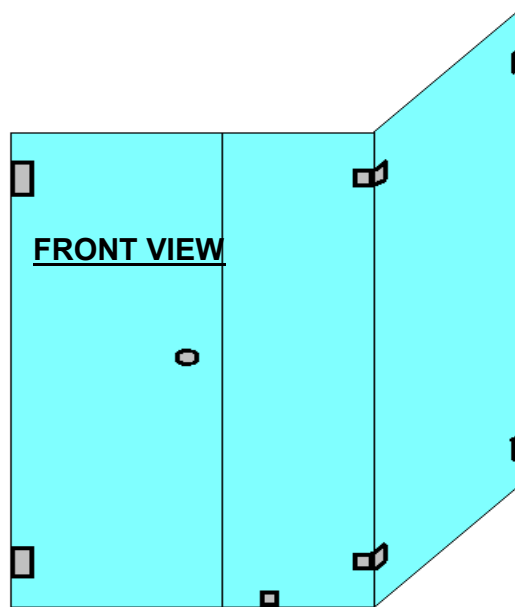

Customer: _____
Address: _____

Contact No: C) _____
 Alt) _____

E-Mail: _____
Fax: _____

Type Shower:

Marlin frameless door, inline panel & 90degrees return panel

A: Inside of Plinth	X	mm
B: Middle of Plinth	X	mm
C: Outside of Plinth	X	mm

NOTES:

- * Door & inline panel (for openings more than 750mm)
- * 90degrees full return panel
- * Custom made shower
- * Chrome plated hinges, clips & doorknob
- * Glass 8mm clear TSG throughout
- * Magnetic & translucent seals
- * Hinges carry a door weight of maximum 45kg
- * Hinges come in 90,135,180 degrees
- * Clips come in 90,135,180 degrees
- * Maximum height 2200mm
- * Maximum width of 90degrees return panel 1200mm
- * Width of inline panel increases correspondingly

Measurements to be taken as indicated by arrows