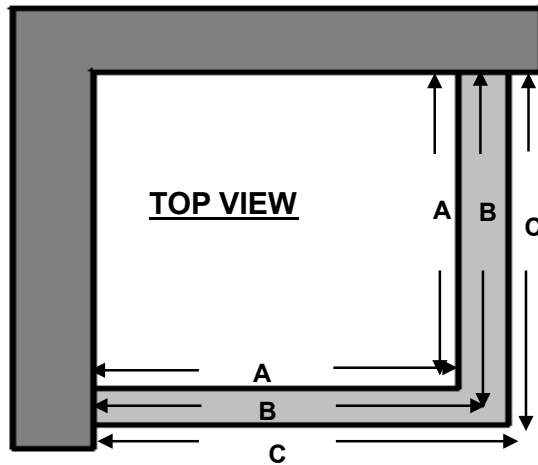

Customer: _____
Address: _____

Contact No: C) _____
 Alt) _____

E-Mail: _____
Fax: _____

Type Shower:

Marlin frameless door, inline panel & 90degrees return panel

A: Inside of Plinth	X	mm
B: Middle of Plinth	X	mm
C: Outside of Plinth	X	mm

NOTES:

- * Door & inline panel (for openings more than 750mm)
- * 90degrees full return panel
- * Custom made shower
- * Chrome plated hinges, clips & doorknob
- * Glass 8mm clear TSG throughout
- * Magnetic & translucent seals
- * Hinges carry a door weight of maximum 45kg
- * Hinges come in 90,135,180 degrees
- * Clips come in 90,135,180 degrees
- * Maximum height 2200mm
- * Maximum width of 90degrees return panel 1200mm
- * Width of inline panel increases correspondingly

Measurements to be taken as indicated by arrows