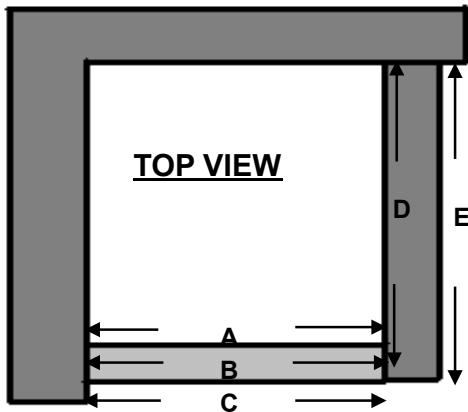

Customer: _____
Address: _____

Contact No: C) _____
 Alt) _____

E-Mail: _____
Fax: _____

Type Shower:

Marlin frameless single door & 90degrees half return panel

A: Inside of Plinth	_____	mm
B: Middle of Plinth	_____	mm
C: Outside of Plinth	_____	mm
D: Inside of small wall	_____	mm
E: Outside of small wall	_____	mm
F: Height from plinth to top of small wall	_____	mm
F:	_____	mm

Measurements to be taken as indicated by arrows

NOTES:

- * Single Door (for openings less than 750mm)
- * 90degrees half return panel
- * Custom made shower
- * Chrome plated hinges, clips & doorknob
- * Glass 8mm clear TSG
- * Translucent seals
- * Hinges carry a door weight of maximum 45kg
- * Hinges come in 90,135,180 degrees
- * Clips come in 90,135,180 degrees
- * Maximum height 2200mm