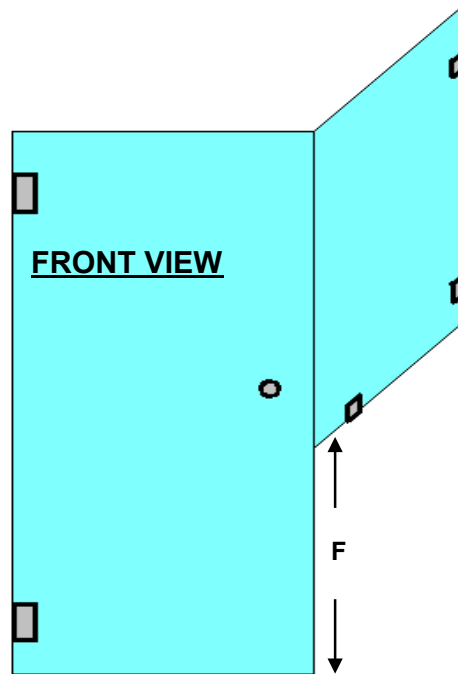

Customer: _____
Address: _____

Contact No: C) _____
 Alt) _____

E-Mail: _____
Fax: _____

Type Shower:

Marlin frameless single door & 90degrees half return panel

A: Inside of Plinth	_____	mm
B: Middle of Plinth	_____	mm
C: Outside of Plinth	_____	mm
D: Inside of small wall	_____	mm
E: Outside of small wall	_____	mm
F: Height from plinth to top of small wall	_____	mm
F:	_____	mm

Measurements to be taken as indicated by arrows

NOTES:

- * Single Door (for openings less than 750mm)
- * 90degrees half return panel
- * Custom made shower
- * Chrome plated hinges, clips & doorknob
- * Glass 8mm clear TSG
- * Translucent seals
- * Hinges carry a door weight of maximum 45kg
- * Hinges come in 90,135,180 degrees
- * Clips come in 90,135,180 degrees
- * Maximum height 2200mm